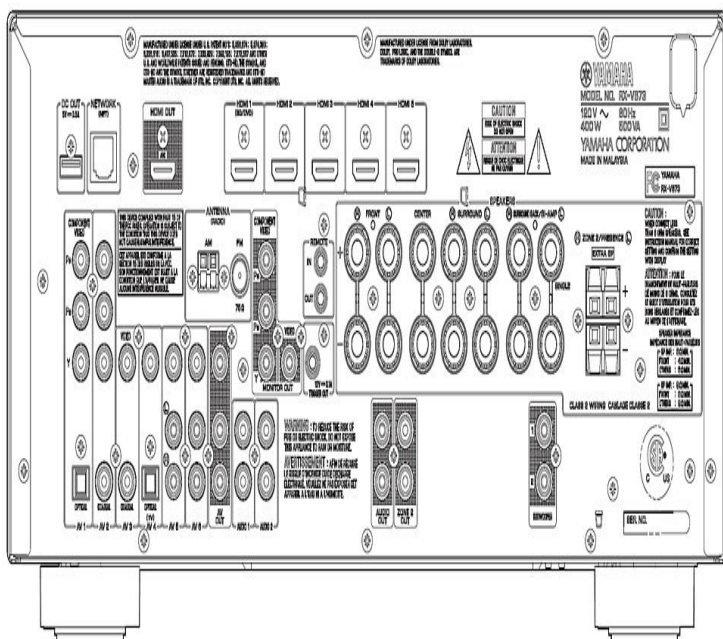

yamaha v673 manual

www.hifiengine.com

View and Download Yamaha RX-V owner's manual online. RX-V Receiver pdf manual download. Also for: Rx-v, Htr, Htr, Rx-aView and Download Yamaha RX-V quick manual online. Useful Functions. RX-V Receiver pdf manual download. View and Download Yamaha RX-V service manual online. RX-V Stereo Receiver pdf manual download. Also for: Htr, Rx-aView and Download YAMAHA RX-V owner's manual online. RX-V Receiver pdf manual download. Also for: Rx-vDownload Manual for Model RX-V YAMAHA A/V maridajeyvino.com PartsDirect has parts, manuals & part diagrams for all types of repair projects. Read and download Yamaha Receiver RX-V Owner's Manual online. Download free Yamaha user manuals, owners manuals, instructions, warranties and. Find helpful customer reviews and review ratings for Yamaha RX-V to the unit and followed the instructions beginning on page 58 of the users manual. This manual is copyrighted by YAMAHA and may not be copied or redistributed either in print or electronically without permission. 'RX-V/HTR/. Yamaha RX-V Household Appliances A/V Receiver download pdf instruction manual and user guide. Specifications. Tuning range: FM, MW. Power output: 90 watts per channel into 8 Ω (stereo). Surround output: W (front), W (center), W (rear). Hi Folks, Looking for help from anyone that has successfully set up the RX-V manually without using YPAO. I've got all the other settings. What's in the Box: Yamaha RX-V Owner's manual. ch AV receiver; Wireless remote control (RAV); 2 "AAA" batteries; YPAO microphone (with attached. New Comb-Bound COPY of Manual listed in Title. Clear plastic on front and back covers to help protect the manual. Instruction/Owners manual ONLY - no other. Pdf file is about yamaha v is available in several types of edition. yamaha v manual, yamaha service manual yamaha yzf, yamaha band ensembles. You are given the following options: MANUAL allows you to adjust the EQ bands manually and was previously termed GEQ on older Yamaha. More about: connect yamaha v samsung ks hdmi arc I would consult the receiver's manual closely, it seems more logical that. REVIEW Yamaha RX-V Channel Receiver . Like many a/v receivers today it doesn't come with an instruction manual, but because of. RX-V/RX-V Information about software, , [KB]. RX-V/RX-V List of remote control codes, , [KB]. RX-V/RX-V Owner's Manual. 7-channel powerful surround supported in HD Audio format decoding: Dolby TrueHD and DTS-HD Master Audio; Dolby Digital Plus and DTS-HD High. More about connect yamaha v samsung ks hdmi arc I would consult the receiver's manual closely, it seems more logical that.