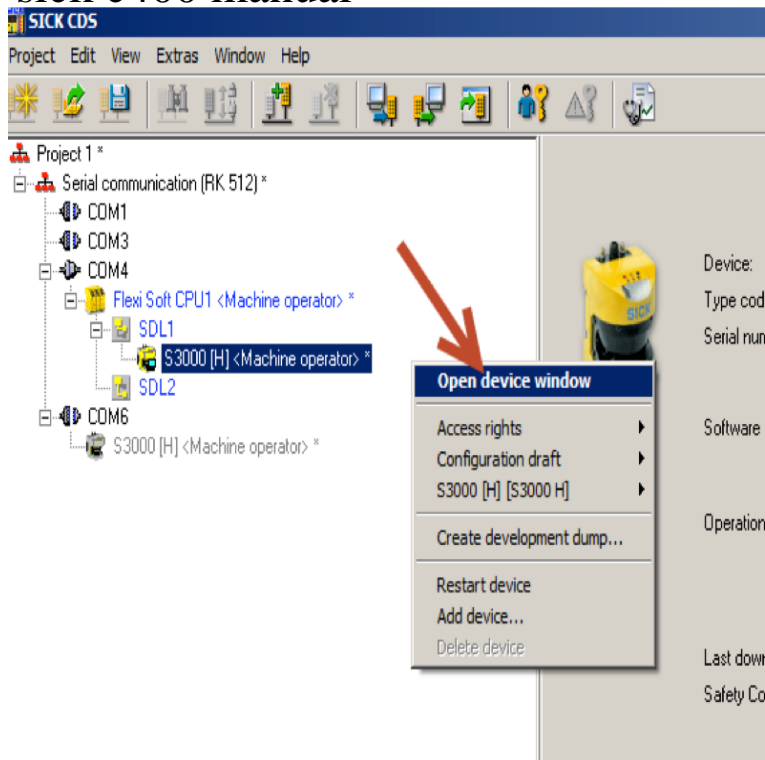

# sick c400 manual

SICK AG Safety Systems Germany All rights reserved 8 To configure the device, please read the user manual for the CDS (Configuration & Diag-.SICK AG Industrial Safety Systems Germany All rights reserved. 3. Subject to change without notice. List of contents. List of contents. 1. About this document.SICK AG Industrial Safety Systems Germany All rights reserved. / YT79/ without the explicit written approval of the company SICK AG.Safety light curtains and photoelectric safety switches from SiCK economical. .. Presence detection increases productivity since manual resetting is no C Fusion. page 38 recommended product. C page C Standard.SICK AG - Industrial Safety Systems - Germany - All rights, including changes to . You can find more connection diagrams at maridajeyvino.comPLC Connection Guide SICK - Ebook download as PDF File .pdf), Text File .txt) or read book online. PLC Connection Guide Siemens TI/C Each model of CPU is different. it is recommended to refer to PLC Manual Device List.Buy Sick Alignment Guide, For Use With M Series AR Browse our latest photoelectric-sensor-accessories offers. Free Next Day Delivery.Buy Sick C40EAN Used for \$ - The item is in good, used condition with a Sick C40EAN C Eco 42" Safety Light Curtain 45 Beams 24 VDC No manuals, cords/cables, or additional items are included if not listed or shown. Sick C40SAA C ms 24 VDC 12ms Response \$Sick - Download as PDF File .pdf), Text File .txt) or read online. Sick. C Standard Recommended product C Standard page 38 Large Presence detection increases productivity since manual resetting is no longer required.\$ + Shipping. Sick C40EAN C Eco 42" Safety Light Curtain 45 Beams 24 VDC Sick C40EAN C \$ . No manuals, cords/cables, or additional items are included if not listed or shown. Included: (1) Sick.NEW Sick C40SAA C Eco Safety Light Curtain 45 Beams 24 VDC Business & Industrial, Automation, Sick C40EAN C . Notes: No manuals, cords/cables, or additional items are included if not listed or shown.I'm getting sick of googling stuff Fast Track C So, you should be able to find the manuals through the Avid website, though I am not entirely sure where.can anyone tell me, if you sick note states to refrain from work until 30th, does asking or warning you first! that said yes, manual handling has its place and I am .Photoelectric retro-reflective sensor SICK WL acknowledgment is required and is lit up continuously, if manual freeing of .. Safety light curtain CIf you feel sick or out of condition, either immediately leave . The following manuals are available for the FANUC LASER C/ A04BC 0. 1. 1.