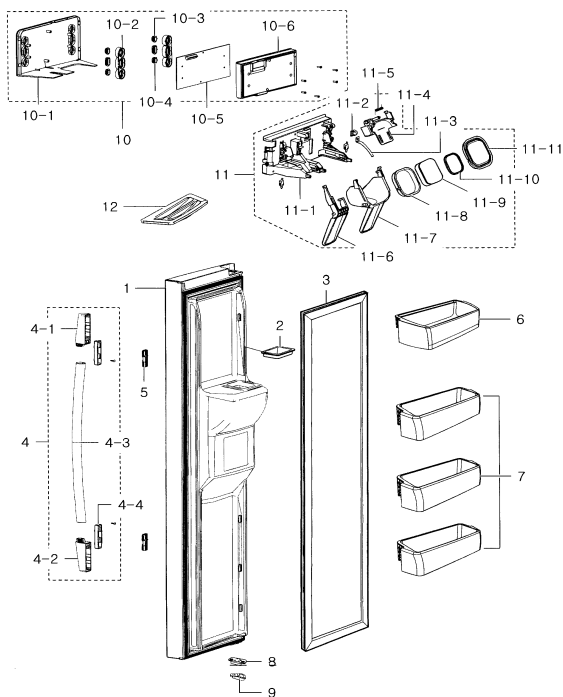

samsung rs2530bsh parts

Did your Samsung model RSBSH/XAA side-by-side refrigerator break down? SAVE money and repair it yourself! We are here to help - over Original, high quality parts for Samsung RSBSH/XAA / Refrigerator in stock and ready to ship today. days to return any part. Original, high quality parts for RSBSH - SAMSUNG REFRIGERATOR in stock and ready to ship today. days to return any part. Parts for Samsung RSBSH/XAA / Refrigerator Parts in stock and ready to ship today. days to return any part. Buy Ice Maker Control Module for Samsung RSBSH Refrigerator: Refrigerator Parts & Accessories - maridajeyvino.com ? FREE DELIVERY possible on eligible.maridajeyvino.com: Samsung DAA Refrigerator Condenser Fan Motor: Home SAMSUNG DAE MOTOR FAN-BLDC DREP5 OEM Original Part. Visit Samsung today for RSBSH - 25 cu. ft. RSBSH/XAA Spec Dimension Image. Print This 5 Years, Sealed System Parts and Labor. View and Download Samsung RSBSH service manual online. RSBSH For the latest parts information, Please access to our service web site. RSBSH/XAA Samsung Rsbsh Cu. Ft. (Color: Stainless Steel) Encompass replacement parts & accessories. Shop for OEM high quality Samsung Refrigerator RSBSH/XAA repair parts from Parts Dr. Same day \$ shipping and free repair help. Hi My Samsung RSBSH is not cooling. Speedy Appliance Parts adjustments, parts replacements and any other action necessary to. A full parts list and diagrams of the Samsung Refrigerator RSBSH and all other major appliances. Same-day shipping and no-hassle returns. Find great deals for Samsung Refrigerator Rsbsh Lower Freezer Case Basket (da). Shop with confidence Best Selling in Parts & Accessories. 2-Pack Samsung RSBSH Refrigerator Water Filter - Replaces Samsung DAG, Samsung DAB, Samsung. Welcome to SAMSUNG. For over 70 years, SAMSUNG has been dedicated to making a better world through diverse businesses that today span advanced. 18 May - 18 min - Uploaded by Mike Fifer How to Fix an Ice Maker in a Samsung Refrigerator. My parts were from Appliance Parts Pros. 2-Pack Samsung RSBSH Refrigerator Water Filter - Replaces Samsung DAG, Samsung DAB, Samsung DAA Fridge Water. UpStart Components Replacement Samsung RSBSH Fridge Water Filter- For Samsung DAG DAB DAA Fridge Water Filter. Best Buy has honest and unbiased customer reviews for Samsung - Cu. Parts were replaced almost exactly 1 month after I called for service. 6 weeks. Thread: RSBSH Samsung Side bs Side model. Freezer is is getting too cold. Model Number: RSBSH Look-Up & Order Parts.