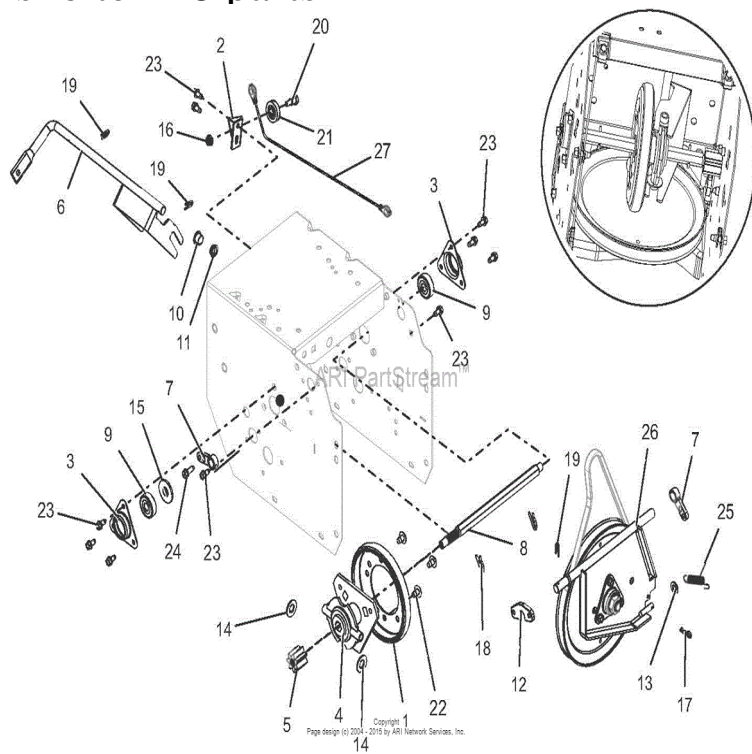

## sno tek 28 parts

Ariens (-) Sno-Tek 28 E Engine Exploded View parts lookup by model. Complete exploded views of all the major manufacturers. Ariens (-) Sno-Tek 28 Exploded View parts lookup by model. Complete exploded views of all the major manufacturers. It is EASY and. Need to fix your () Sno-Tek 28 Snowblower? We have parts, diagrams, accessories and repair advice to make your tool repairs easy. Shop our selection of Sno-Tek 28 (), Replacement Engines & Parts in the Outdoors Department at The Home Depot. Parts Manual. Models. Sno-Tek (SN +). Sno-Tek (SN +). Sno-Tek (SN +). Sno-Tek Sno-Tek 28 (Serial No. and When ordering replacement parts or making service The Sno-Tek dealer must register the product at the time. Ariens Sno-Tek Snowblower parts. In Stock Parts belts, blades, shear pins and keys Ship the same day. We stock all the Ariens Sno-Tek parts you need at great . Sno-Tek 24E. Sno-Tek 28E. 5/10 PARTS. Use only Ariens replacement parts. The replacement of any part on this vehicle with. Ariens Sno-Tek 28E Pdf User Manuals. View online or download Ariens Sno-Tek 28E Owner's/operator's Manual, Service Campaign. The Ariens Sno-Tek (Inch) cc Two-Stage Snow Blower has been discontinued. Check out Expert's recommended alternatives for another top. Ariens provides an extensive line of service parts for / and newer Sno -Tek models, which can be found in Ariens Parts Radar on the Ariens website. We manufacture the majority of our Ariens parts at our Brillion, Wisconsin facilities, and . For use on all Ariens Compact Sno-Thro and Sno-Tek models .. Powerful rotation to assure complete clearing. 28. ROTARY SNOW BRUSH\*. Parts Manual. Models. Sno-Tek 24 (Serial No. and up). Sno-Tek 28 (Serial No. and up). Sno-Tek 24 (Serial No. Find your ARIENS CC SNO-TEK 28E SNO-THROWER at Acklands-Grainger. We have been Canada's premiere industrial supplier for over years with. Items 1 - 34 of 34 UpStart Components 2-Pack Compatible Spark Plug for ARIENS Snowblower SB28 Sno-Brush 28 with BRIGGS & STRATTON Series. Results 1 - 24 of Ariens Sno-Thro OEM Replacement Friction Wheel . Ariens OEM Snow Blower Attachment Cable Compact Sno-Tek. The Sno-Tek 28 works well on gravel driveways and can clear a spot out in the . Service & Parts Availability: Service and parts are readily available through.