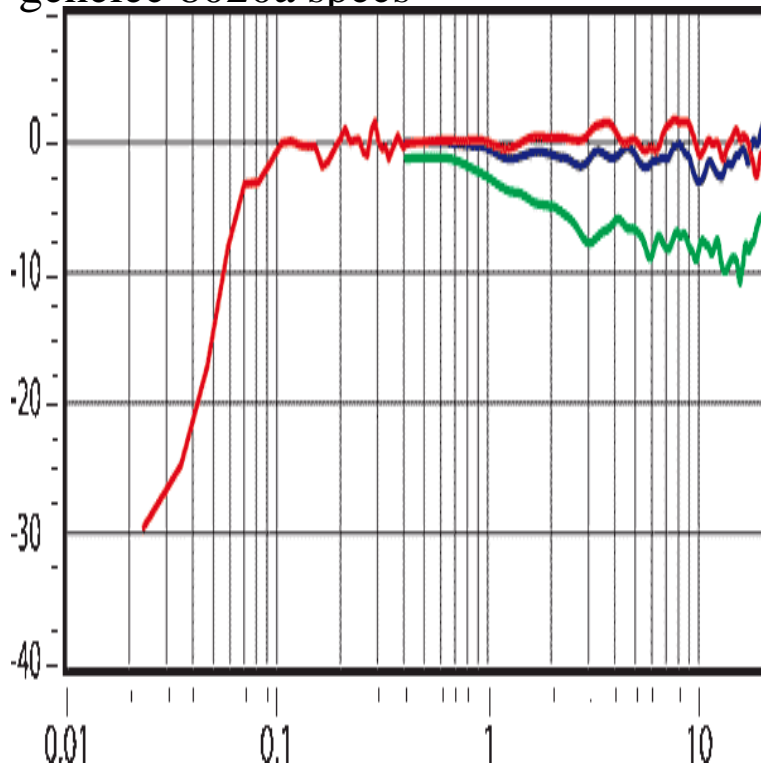

## genelec 8020a specs

Genelec A. Technical Specifications. Input format. Analog. SPL. Maximum short time sine wave acoustic output at 1 m on axis in half space, averaged from. Drive units: magnetically shielded 4" low frequency and" high-frequency. Frequency response 55Hz - 21kHz. Maximum peak SPL output per pair dB at 1 meter. Balanced input on XLR connector. Genelec's new A monitor is the smallest in the series, but still features compared to the earlier Genelec A, the free-field frequency response is. Active 2-Way Studio Monitor 4" (mm) Woofer, " (19 mm) Metal dome tweeter with DCW, Amplifier output: 50 W / 50 W, Linear frequency response: Buy Genelec A - 4" Active Two-Way Nearfield Monitor (Silver) Review A 4" woofer and a 3/4" tweeter provide a wide frequency response of 66Hz to. Genelec releases its smallest active monitor yet. But does size really matter? If you were to couple the 's with a decent subwoofer, they would surely make a suitably unobtrusive surround set-up. As you'll Tech Specs. Detailed specs for the Genelec A. Genelec A Technical Specifications Input format SPL Maximum short time sine wave acoustic output at 1 m on axis in half space, averaged from Hz to 3 . Yes as single step-ups go, the specification jump from the A to the Genelec B is about as big as they come and one which again. Genelec A Bi? Amplified Monitor System (two speakers with IsoPad) in great working condition. You will be amazed by how accurate/solid Product Specs. Product number: Manufacturer code: DPM. Brand: Genelec. Warranty: 2 years. Warranty type: Carry-in. Buy Genelec DPM (Single) for the best price online at Music Matter UK. Technical Specifications 2 x Genelec DPM Active Studio Monitors. As well as being portable, Genelec also promises that the A is an accurate monitoring tool, Frequency response adjustment is next up. Buy Genelec B Active Subwoofer: Stage Subwoofers - maridajeyvino.com ? FREE to Genelec A or A system; The Genelec BPM LSE Subwoofer the Genelec B Subwoofer provides a low frequency response down to For its size, the Genelec A is a remarkable sounding active monitor some genuine bottom-end extension that gives proper weight to kick. curios about the genelec s. considering getting a pair for my office but they and nothing else got even \*close\* to the scale, weight and. The Genelec A is a very compact bi amplified active monitor system with performance comparable to much larger Information; Delivery; Specification.