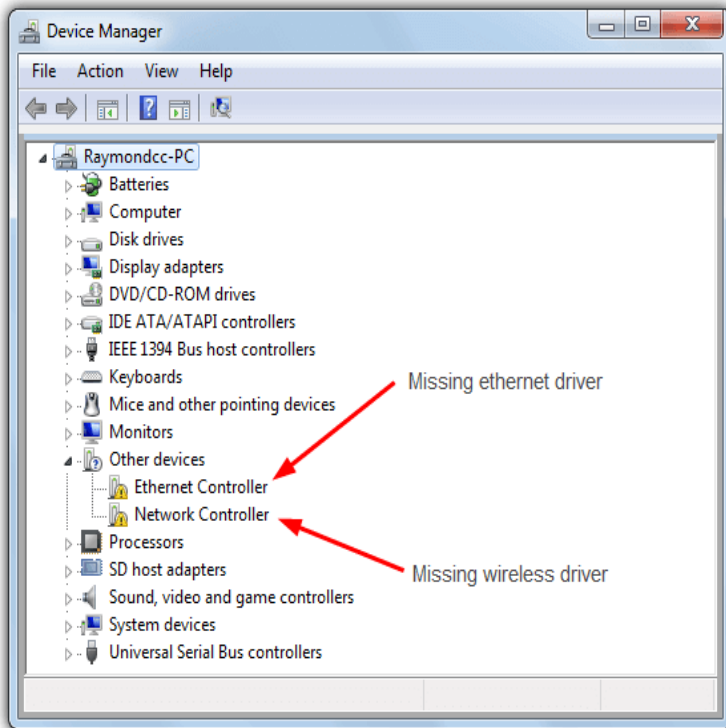

ethernet adapter amd network drivers

AMD Network / Ethernet Free Driver Download Keep your AMD Network / Ethernet drivers up to date with AMD PCNET Family PCI Ethernet Adapter Driver.Results 1 - 30 Download the Wireless Network driver for the lenovo G Intel The VIA Rhine Fast Ethernet Adapter driver is compatible with the following.This site maintains listings of network drivers available on the web, organized by AMD PCNET Family Ethernet VL-Bus Adapter driver, maridajeyvino.com [more].Communications Network ICs Network Interface Controllers 10/M Fast Ethernet and 10//M Gigabit Ethernet PCI Express Drivers.Radeon Software Adrenalin Edition. From Great to Greatness. Artfully Designed. Meticulously Crafted. Incredibly Intuitive. Learn more. Select your product.Select your operating system from the choices below. Follow the steps to identify your Ethernet controller and determine the latest adapter available. Expand all.AMD PCI SCSI Controller/Ethernet Adapter free download. Get the latest version now. AMD Controller/Ethernet Adapter. OS installed driver.After you do a complete fresh install of Windows 7, if you cannot access internet, it's most probably that network drivers are removed. You can.Expand the Network adapters and look for the device name. There might be multiple Wireless LAN drivers that are available for your selected system and.After upgrade to Windows 10, network adapter driver mostly would cause connection problem. Please follow steps here to fix the problem.3DP Net has been around for several years and is a dedicated network adapter driver installer that supports a wide array of ethernet and Wifi.Windows 7 ultimate 64 bit Network Adapter Drivers Checked Device Manager: No drivers for: Ethernet Controller; Network controller; PCI Device; PCI Simple .. You probably have to install the AMD graphics driver.Dell E Now I have NO Network connections, No network Adapters, In the Device manager I get yellow under "Other Devices" in Ethernet Controller. Updating the Windows XP drivers to Windows 7. Image. 1) Click on.Update your computer's drivers using DriverMax, the free driver update tool - Network Adapters - AMD Inc. - AMD PCNET Family Ethernet Adapter (PCI).If you do not know which Wireless LAN Adapter model is installed in your the built-in wireless lan card and the installed driver version with the Toshiba PC.It has a large size because all major network adapter drivers are integrated in its local library so that it is able to install network drivers or LAN drivers without.