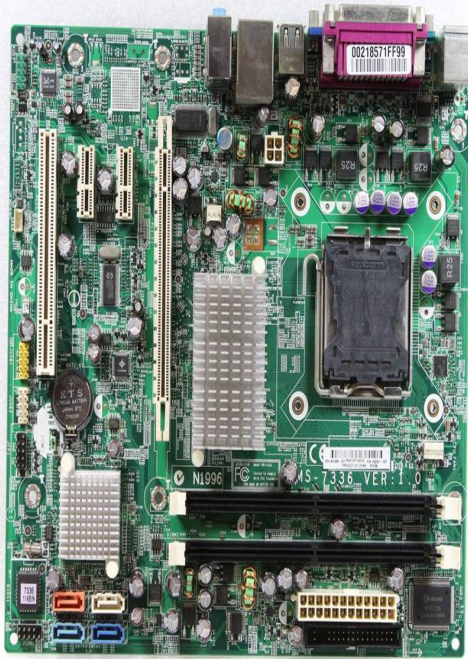

hp dx2300 specs

HP Compaq Business Desktop dx - micro tower - Pentium E GHz - MB - GB. HP Compaq Business Desktop dx - P E GHz - Monitor: none. Intel Pentium E / GHz.View full HP Compaq dx Series specs on CNET.(1) full-height PCI slot, (2) PCIe x1 slots,. (1) PCIe x16 slot. QuickSpecs. HP Compaq dx Microtower Business PC. Overview. DA - North America .Results 1 - 10 of 10 Crucial Memory and SSD upgrades - % Compatibility Guaranteed for HP - Compaq dx - FREE US Delivery.HP recommends Windows Vista Business. Designed The HP Compaq dx Microtower PC includes. PC technology to help Specifications. Operating.Hello, You may get information about my Desktop on my specs. I have precisely an HP Compaq DX Microtower and I recently get a 1GB.View and Download HP Compaq dx quickspecs online. Microtower Business PC. Compaq dx Desktop pdf manual download.Hewlett Packard dx Microtower information, specs and pricing, along with reviews and troubleshooting tips written by IT pros.Preview of the HP Compaq Business Desktop dxHP Compaq dx specifications: Desktop, AMD Athlon X2 BE, 1 GB, Intel GMA , GB, 19 inch, Microsoft Windows Vista Business.Buy 2GB RAM Memory for HP-Compaq Business Desktop dx (DDR - Non-ECC) Memory Specs: Pin v DDR2 PC Non-ECC Dimm.PIM product data: HP Compaq dx Microtower PC GHEA PCs/ Workstations HP Compaq dx Microtower PC, compare, review, comparison, .PIM product data: HP Compaq dx Microtower PC GQEA PCs/ Workstations HP Compaq dx Microtower PC, compare, review, comparison, .Hewlett-Packard target their line of business desktop computers for use in the corporate, government and education markets. HP operate their business.Designed specifically for businesses with essential computing needs, the HP Compaq dx Business. Microtower PC provides practical features and.