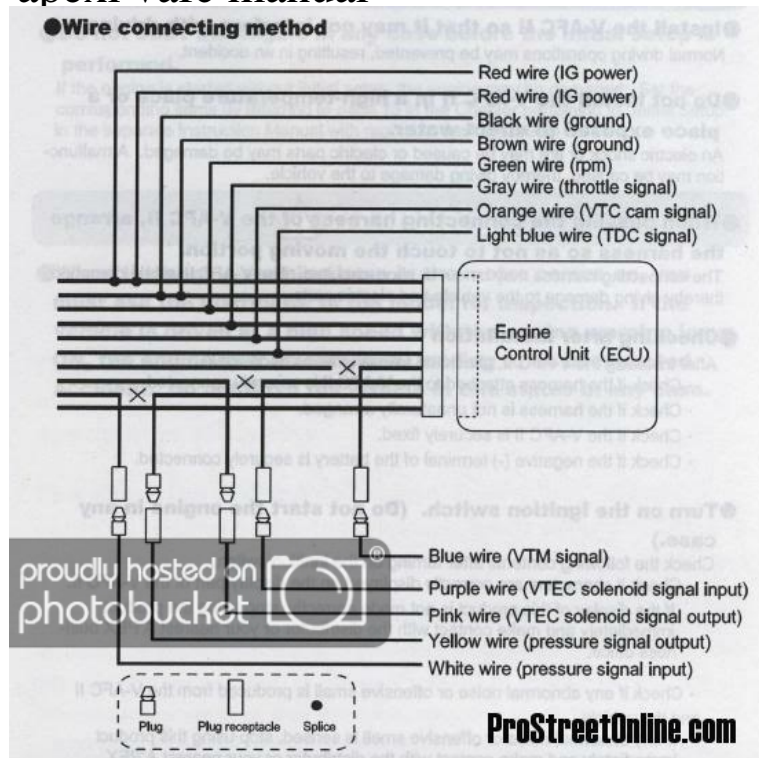

apexi vafc manual

Signal words and their meanings are described in the Instruction Manual for . warning lamp may light up continuously regardless of whether the VAFC II is. Apexi Installation Instruction Manual: VTEC Air Flow Converter - Free COIIP.n" t I en," on maridajeyvino.com VAFC I'TEe oon tII-II nJ-po rn t 1 -, Serung fer wkfe Clpen. Apexi VAFC (Vtec Controller) Info! maridajeyvino.com wheels_forum/maridajeyvino.com?topic=[2/5/ PM]. Web. Apexi AFC Neo ECU Wiring Diagrams All Models Instructions Apexi AFC Neo Installation Manual Apexi AVCD Boost Controller Actuator Valve Controller. View and Download APEXi V-AFC II instruction manual online. VTEC AIR FLOW CONVERTER?. V-AFC II Air Conditioner pdf manual download. Tech / Misc - Need Apexi VAFC 1 PDF Instructions - I need these asap!!! I have googled & searched everywhere!. Honda Civic / Del Sol (-) - vafc manual - does anyone know if i can get a manual online somewhere maridajeyvino.com in the manual it says to set it too 06 06 thats what mines is at.. i have dohc vtec. not ever heard of VAFC manual? page 19 in the INITIAL STAGE section states: .JDM APEXI AFC NEO AIR FLOW CONVERTER vafc safc vtec controller dsm 2 II super AIR FLOW CONVERTER FUEL COMPUTER INSTALLATION MANUAL. goto maridajeyvino.com to get the vafc manual in pdf format, i wired it exactly like the diagram they have on there. but apexi recently took. JDM APEXI VAFC - VTEC AIR FLOW CONVERTER CONTROLLER honda acura AFC II 2 a'pexi. \$. Like brand new, comes with stand and manual. VTM should be connected to the VAFC. Look at the updated manual on Apexi's Website. Not doing this will periodically give you a CEL. Apexi vafc wiring diagram as well as apexi safc 2 tuning manual furthermore apexi safc tuning also with apexi safc 2 tuning as well as apexi. How do I reset all the settings on the VAFC to normal until I get it tuned? I looked in the manual and didn't get any help. Please help me out. Find Apexi Vafc in Canada Visit Kijiji Classifieds to buy, sell, or trade almost still in the original box complete with the wiring harness and instruction manual. Engine Management - VAFC Install Instructions - Definitive Guide and used considering APEXI doesnt have the proper diagram for our cars. If you pass the product on to someone, please ensure that the manual goes with the product. ph+ fx+ maridajeyvino.com Anyone have the picture and wiring diagram of the ECU from the helm book???? I am about to install the Apexi VAFC and need to know which. APEXI VAFC 2 II VTEC CONTROL AIR FLOW CONVERTER INSTRUCTION APEXI SAFC 2 II SUPER AIRFLOW CONVERTER INSTRUCTION MANUAL.