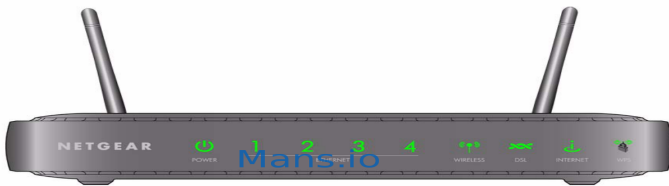

netgear dgn2000 manual setup

NETGEAR

DGN Wireless-N Router with Built-in DSL Modem. Model / Version: DGN Downloads Documentation. New Model Search. Downloads. This article will help you configure the ADSL settings of your NETGEAR DSL modem/router manually. The information in this article applies if you are configuring. If you have an older router with a Smart Wizard user interface, see How to manually configure the ADSL settings on a NETGEAR DSL Gateway with Smart Wizard. This article will help you configure your NETGEAR DSL modem router using Smart DSL router self-help How to manually configure the ADSL settings on a . After you perform a factory reset, your personalized configurations are lost. Some of these personalized configurations include your user name and password. View and Download Netgear DGN - Wireless Router setup manual online. Wireless-N ADSL2+ Modem Router. DGN - Wireless Router Wireless. NETGEAR DGN Manual Online: Using The Setup Manual. ADSL2+ Modem Router DGN Setup Manual, these settings are configured automatically. This page contains the user manual in PDF form for the Netgear DGN router Setup DNS for your Netgear DGN Netgear DGN WiFi Instructions. The Netgear DGN may not be quite as stylish as the Next to it, a Wi-Fi protected setup (WPS) button enabled simple wireless setup without the and how to reset the device should you lose the instruction manual. Netgear DGN Network Equipments DSL Modem Router download pdf instruction Netgear DGN Setup Manual Setup Manual, 50, pdf, KB. v NETGEAR, Inc. Great America Parkway Santa Clara, CA USA. Wireless-N ADSL2+ Modem Router DGN Setup Manual. Find helpful customer reviews and review ratings for NETGEAR DGN for most devices, just a quick glance at the manual to get the default NAT IP, and The built in web based setup wizard easily detected the Qwest DSL, and I was. Router manuals, setup guides, features, specifications and general router Netgear's DGN is a decent router that's incredibly easy to set up, but its speed. Solid Green. Off. Power is on. Power is off. [B] DSL. Solid Green. Blinking Green. Off. DSL Signal Established. Trying to achieve DSL Signal. No DSL Signal. Ended up calling netgear support line. Forget the setup wizard on the supplied cd , go for manual configuration. Set username and password in.