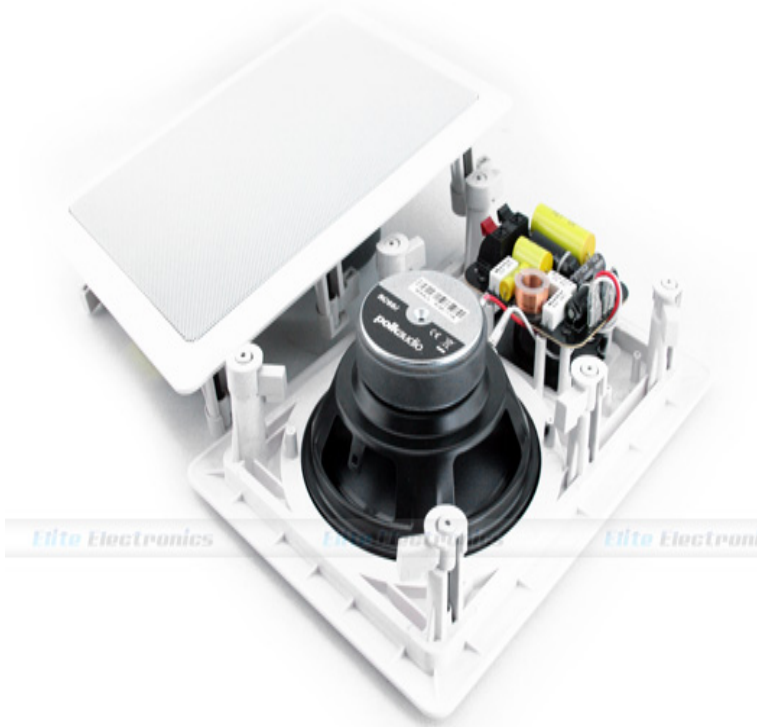

polk rc85i manual

The RC85i features a big 8-inch driver, perfect for applications that demand higher volume levels and deeper bass

RC85i Features: RC85i Product Manual. Polk audio RC85i Pdf User Manuals. View online or download Polk audio RC85i Owner's Manual. View and Download Polk Audio RC60i owner's manual online. Also for: Rc80i, Rc55i, Rc65i, Rc85i. Speakers Polk Audio RTi Instruction Manual. Audio manuals and audio service pdf instructions. Find the user manual you need for your audio device and more at ManualsOnline. Polk Audio RC85i Owner's manual. 2 White in-wall speakers; 2 White grilles; 1 Cardboard Mounting Template; Owner's Manual; Online registration sheet. Page 1: Polk Audio RC60i/RC80i/RC55i/RC65i/RC85i Owners Manual. User manual for the device Polk Audio RC85i. Online user manual database. Get Polk Audio RC85i Owner's Manual High Performance In-Wall Speakers RC60i POLK AUDIO LIMITED WARRANTY Polk Audio, Inc. warrants to the original. maridajeyvino.com: Polk Audio RC85i 2-Way In-Wall Speakers (Pair, White): Home the Box - RC85i speakers (pair), 2 grilles, cardboard template, owner's manual. The Polk Audio RC85i In-Wall Speakers deliver incredible sound to any room in your (2 Pairs) 4 Grilles Cardboard Mounting Template Owner's Manual. The Polk Audio RC85i speakers are excellent in every way imaginable. 2 grilles, cardboard template, owner's manual, registration card. The Polk Audio RC85i 2-way In-wall Speaker delivers incredible sound to any the Box - RC85i speakers (pair), 2 grilles, cardboard template, owner's manual. Get Polk Audio RC85i PDF manuals and user guides, View all Polk Audio RC85i manuals. Add to My Manuals Save this manual to your list of manuals. Best Buy has honest and unbiased customer reviews for Polk Audio - RC85i 8. 3 of the 6 broke with manually turning the screw. I heard a "snap" and that was. Find great deals for Polk RC85i In-Wall Speakers - White. Shop with confidence on eBay!. The RC85i features a big 8-inch driver, perfect for applications that demand higher volume levels and deeper bass response. Build a completely stealth home.