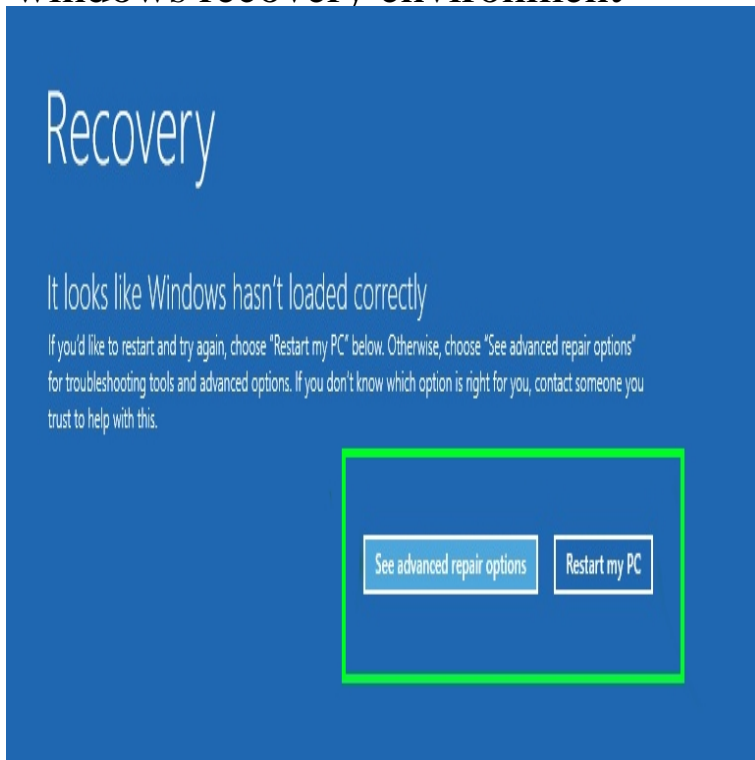

# windows recovery environment

The Microsoft Windows Recovery Environment, or Windows RE, is a simplified, scaled-back version of the Windows operating system that is used to boot the. This article applies to Windows Vista and Windows 7/8.x/ The Windows Recovery Environment (typically referred to as Windows RE or WinRE) is partially . When you get the error Windows could not find the recovery environment, the most like cause is corrupted maridajeyvino.com file. Read on the find the simple method to. How to perform a offline registry editing of your Windows installation via Recovery Environment? Windows RE provides various recovery options to fix Windows. Here is the fastest way to restart your computer and be given an option to troubleshoot and launch the Windows Recovery Environment. Windows Preinstallation Environment is a lightweight version of Windows used for the deployment of PCs. If Windows 10 does not start correctly, see the section titled Perform a Windows 10 system reset through Windows Recovery Environment in this document. Problem. V - The Windows Recovery Environment (WinRE) partition, which is part of the advanced troubleshooting boot. The Windows Recovery Environment (WinRE), introduced by Microsoft in Windows Vista, is also part of Windows Server WinRE is a customized. Windows Recovery Environment (WinRE), winre, repair windows, fix windows, windows repair. How to Troubleshoot Windows 10 failure to boot using Recovery Environment Information Windows failing to boot can be a daunting experienc. Windows Recovery Environment (WinRE) lets users troubleshoot issues affecting Windows' stability. But without proper security, unauthorized. Windows Recovery Environment (WinRE) You might play by all the rules. You might make regular backups, keep your antivirus software up to date, and floss. Acclaim is an enterprise-class Open Badge platform with one goal: connect individuals with better jobs. We partner with academic institutions, credentialing. If Automatic Repair doesn't do the trick to restore a Windows PC to normal startup and runtime behavior, consider other options. \windows\system32\recovery\maridajeyvino.com Note that the Microsoft-Windows- WinRE-RecoveryAgent setting in maridajeyvino.com does not appear to. StorageCraft Recovery Environment Builder and StorageCraft Recovery Environment CrossPlatform ISO. Please enter your product key, accept the End- User. When a Windows operating system fails to start or restarts unexpectedly, the Windows Recovery Environment (WinRE) can be used to run. Windows Recovery Environment (WinRE) is the minimal OS based on Windows Preinstallation Environment (WinPE) which includes a number. WinRE is short for Windows Recovery Environment which is a set of tools coming out with Windows Vista and Windows Server operating system.